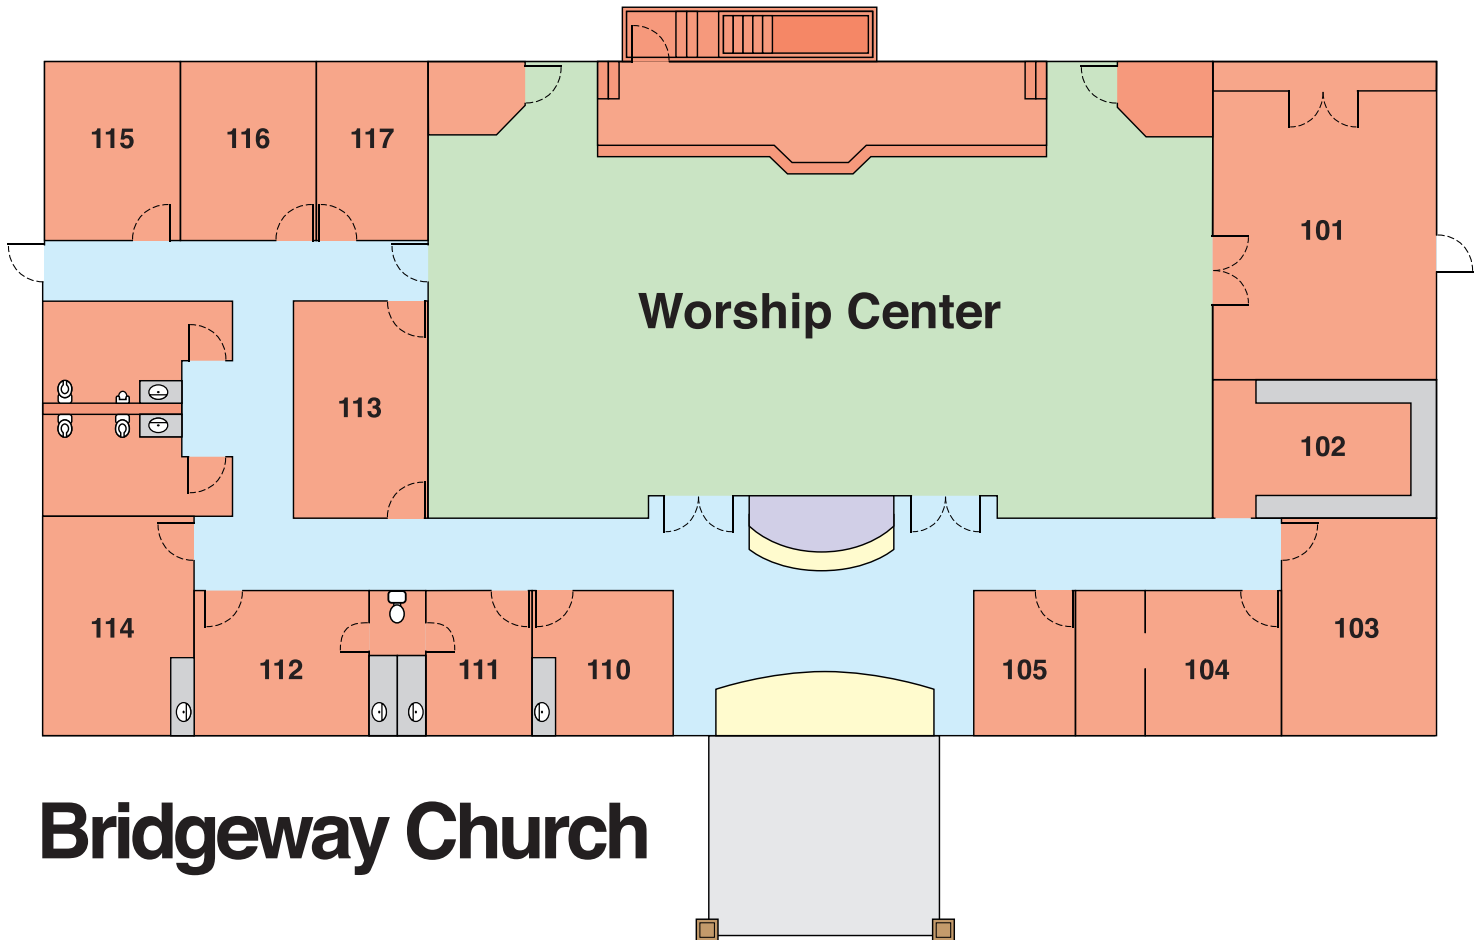

**The Mod**

**The Office Mod**

**The Shed**

# Bridgeway Church

- |   |  |
|---|--|
| <b>101</b> Fellowship Room                  | <b>112</b> Nursery Two: Walking to 23 Months |
| <b>102</b> Kitchen                          | <b>113</b> Kindergarten & 1st Grade          |
| <b>103</b> 2nd & 3rd Grade                  | <b>114</b> Two's                             |
| <b>104</b> Church Office                    | <b>115</b> Three's                           |
| <b>105</b> Coffee Bar                       | <b>116</b> Four's & Pre-K                    |
| <b>110</b> Nursery One: 4 Months to Walking | <b>117</b> Teacher Resource Room             |
| <b>111</b> Nursing Mother's Room            |  |